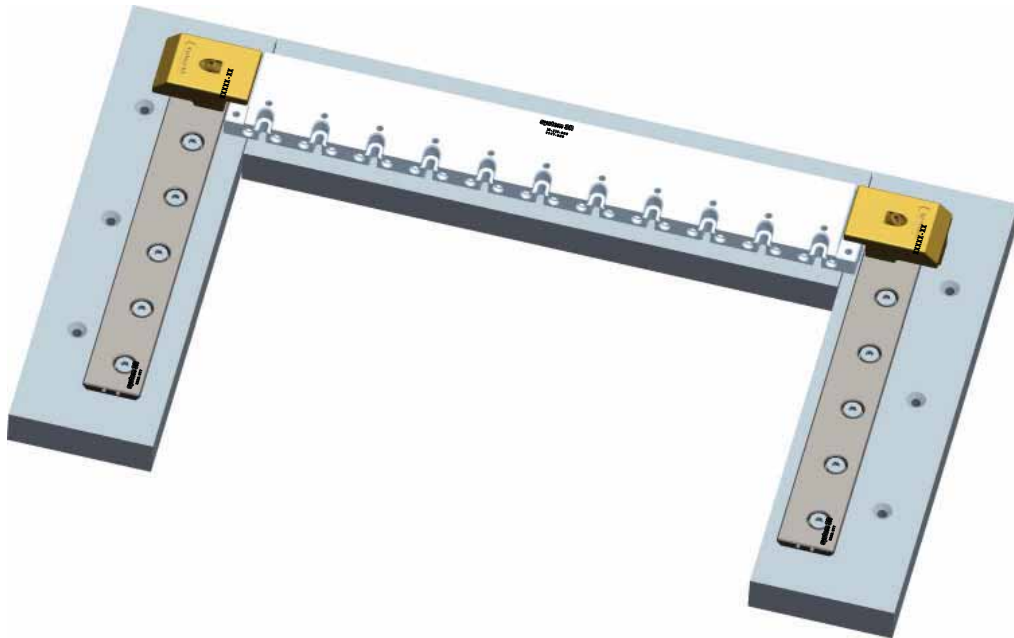

CHMER A422S Horizontal
Ruler 3R-239-455
Reference elements 3R-200.29J-2

SCALE 27:100