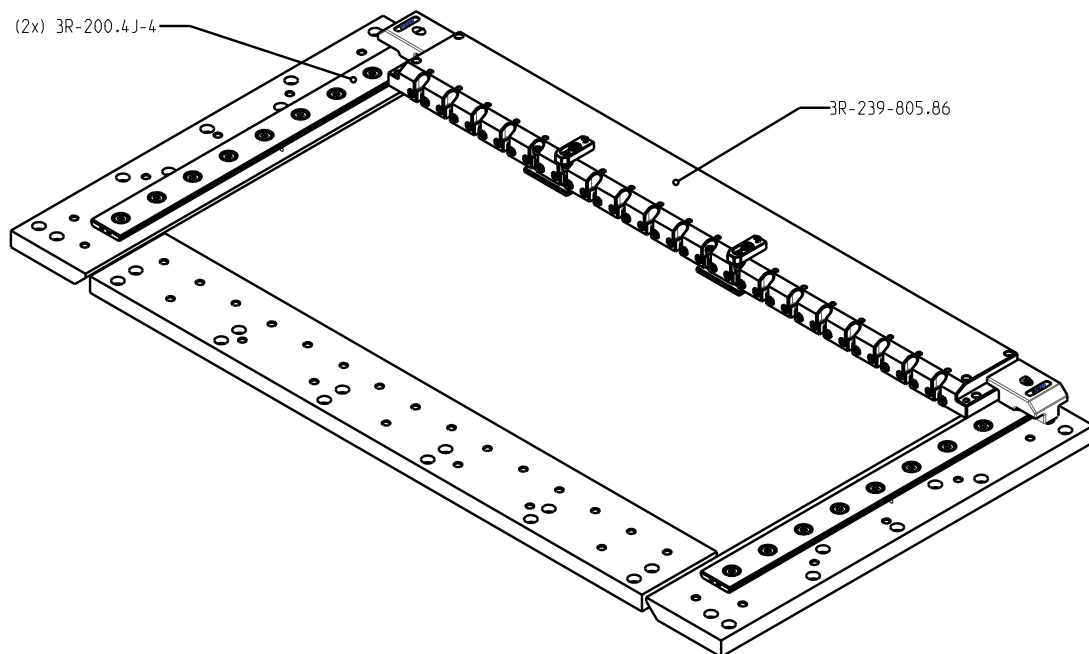

CHMER CW-743

MIC 2537 2003-11
Subject to modifications