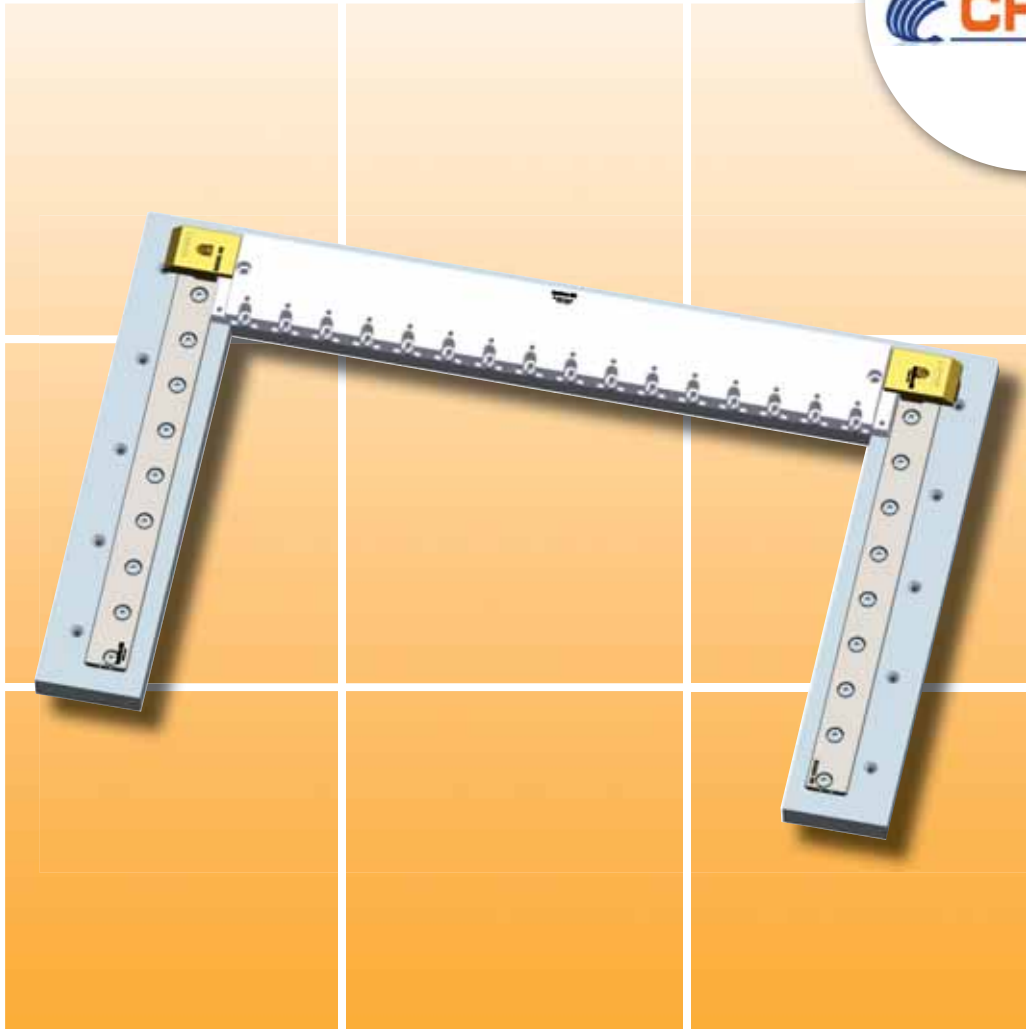

Chmer Wire EDM's & System 3R tooling

Machine table layout