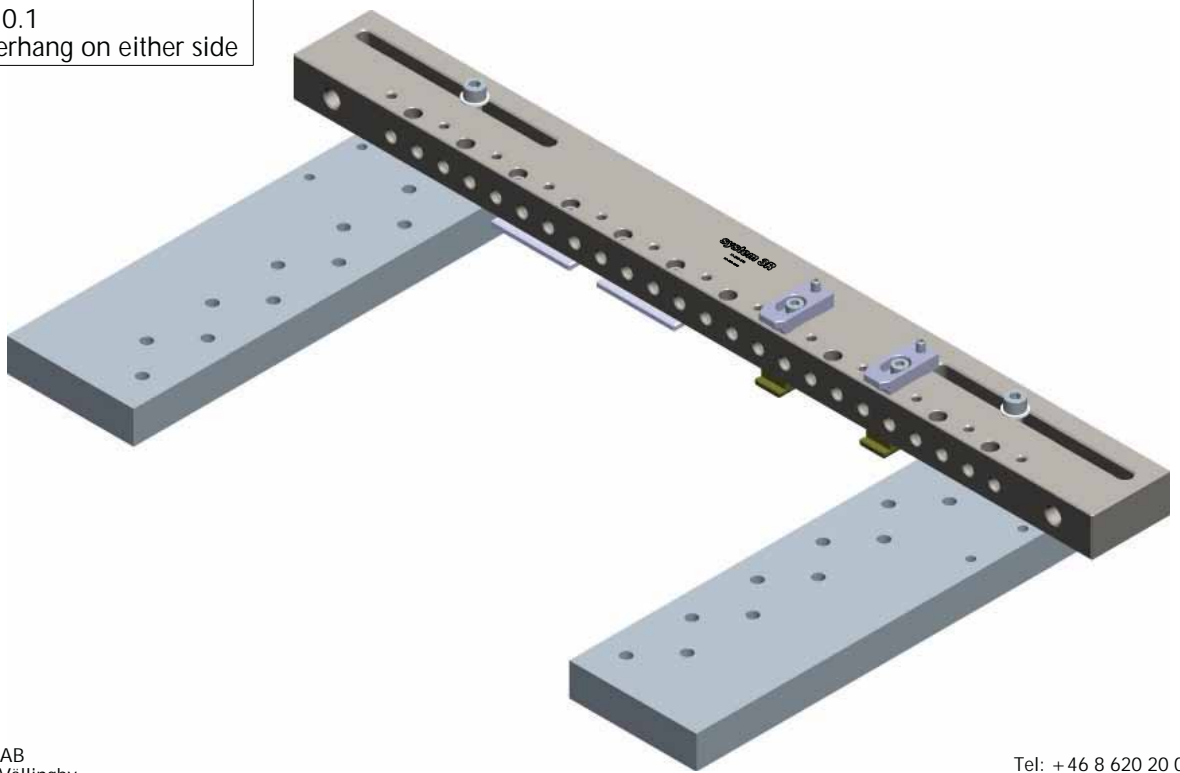

system 3R

MIC2697 Chmer 320

Date: 2010-04-13

Ruler: 3R-209-610.1

Note: 42 mm overhang on either side

System 3R International AB
Sortergatan 1, 162 50 Vällingby
Sweden

Tel: +46 8 620 20 00
Fax: +46 8 384516
www.system3r.com