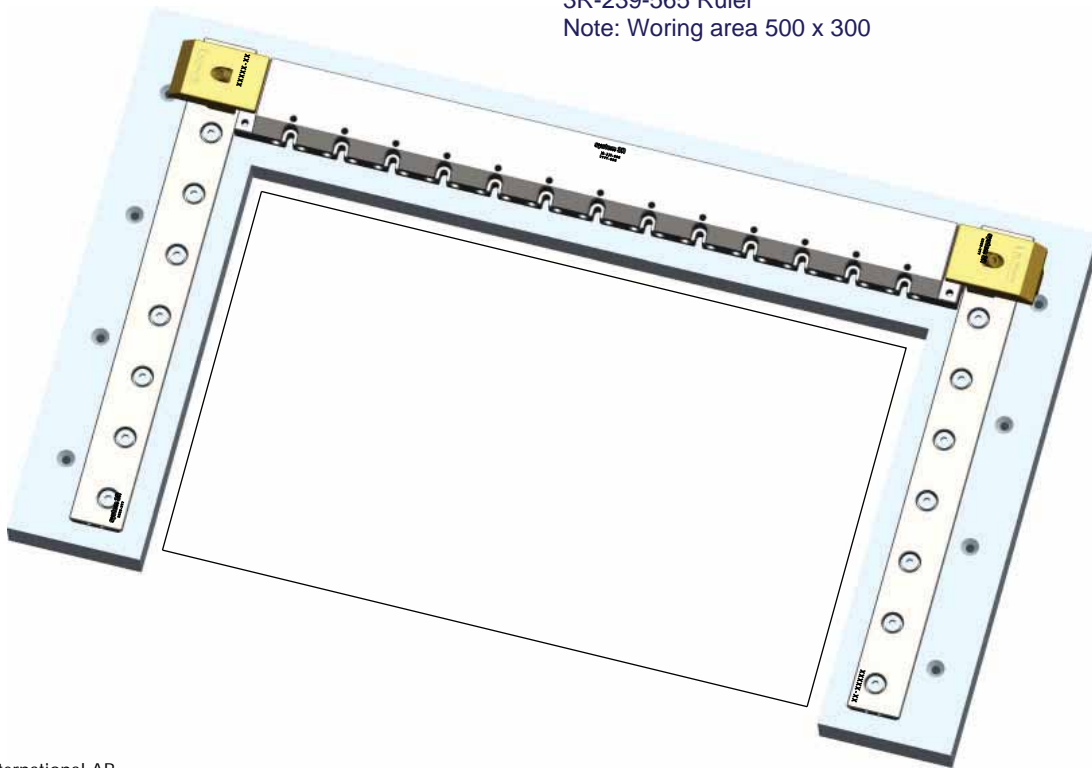

CHMER GX530L
3R-200.39J-2 Reference elements
3R-239-565 Ruler
Note: Working area 500 x 300