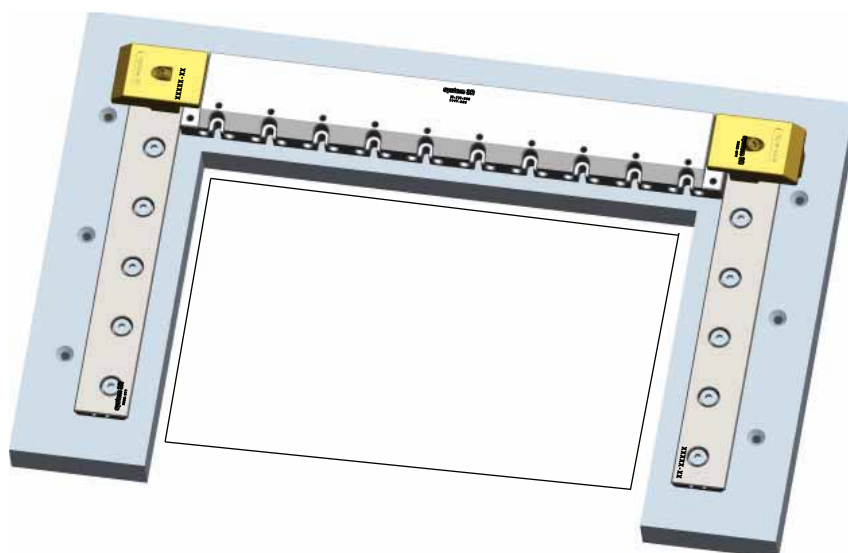

system 3R

CHMER GX320L

3R-200.29J-2 Reference elemets

3R-239-415 Ruler

Note: Working area 360 x 250, working with 2 rulers some working area will be lost.

SCALE 1:4

System 3R International AB
Sorterargatan 1, 162 50 Vällingby
Sweden

Tel: +46 8 620 20 00
Fax: +46 8 384516
www.system3r.com