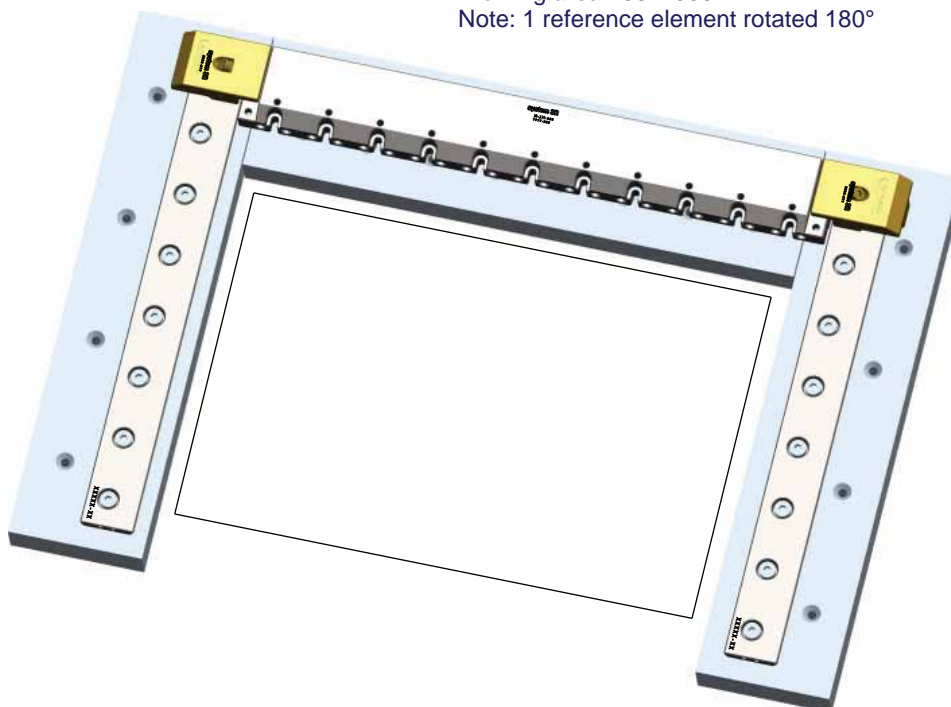

CHMER GX430L
3R-200.39J-2 Reference elements
3R-239-455 Ruler
Working area 400 x 300
Note: 1 reference element rotated 180°

System 3R International AB
Sorterargatan 1, 162 50 Vällingby
Sweden

SCALE 1:4

Tel: +46 8 620 20 00
Fax: +46 8 384516
www.system3r.com