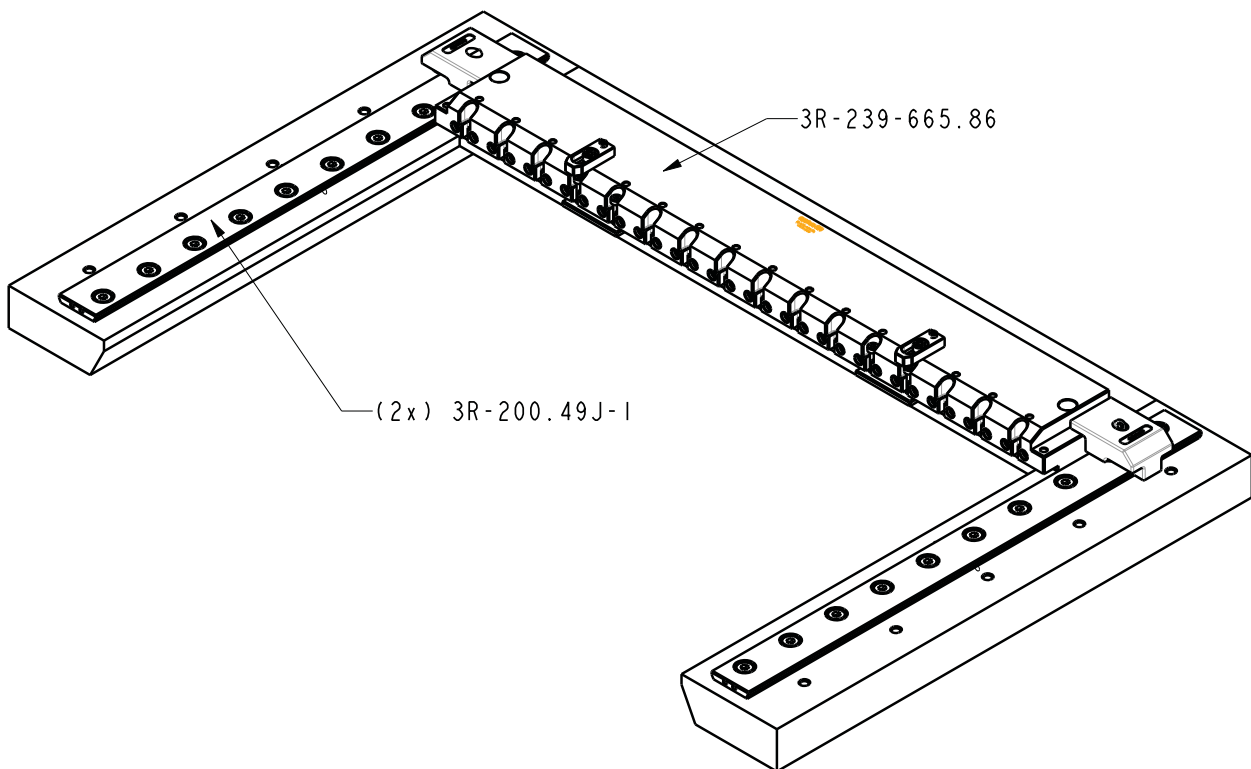

Chmer CW643S

Mic 2538 2006-03
Subject to modifications