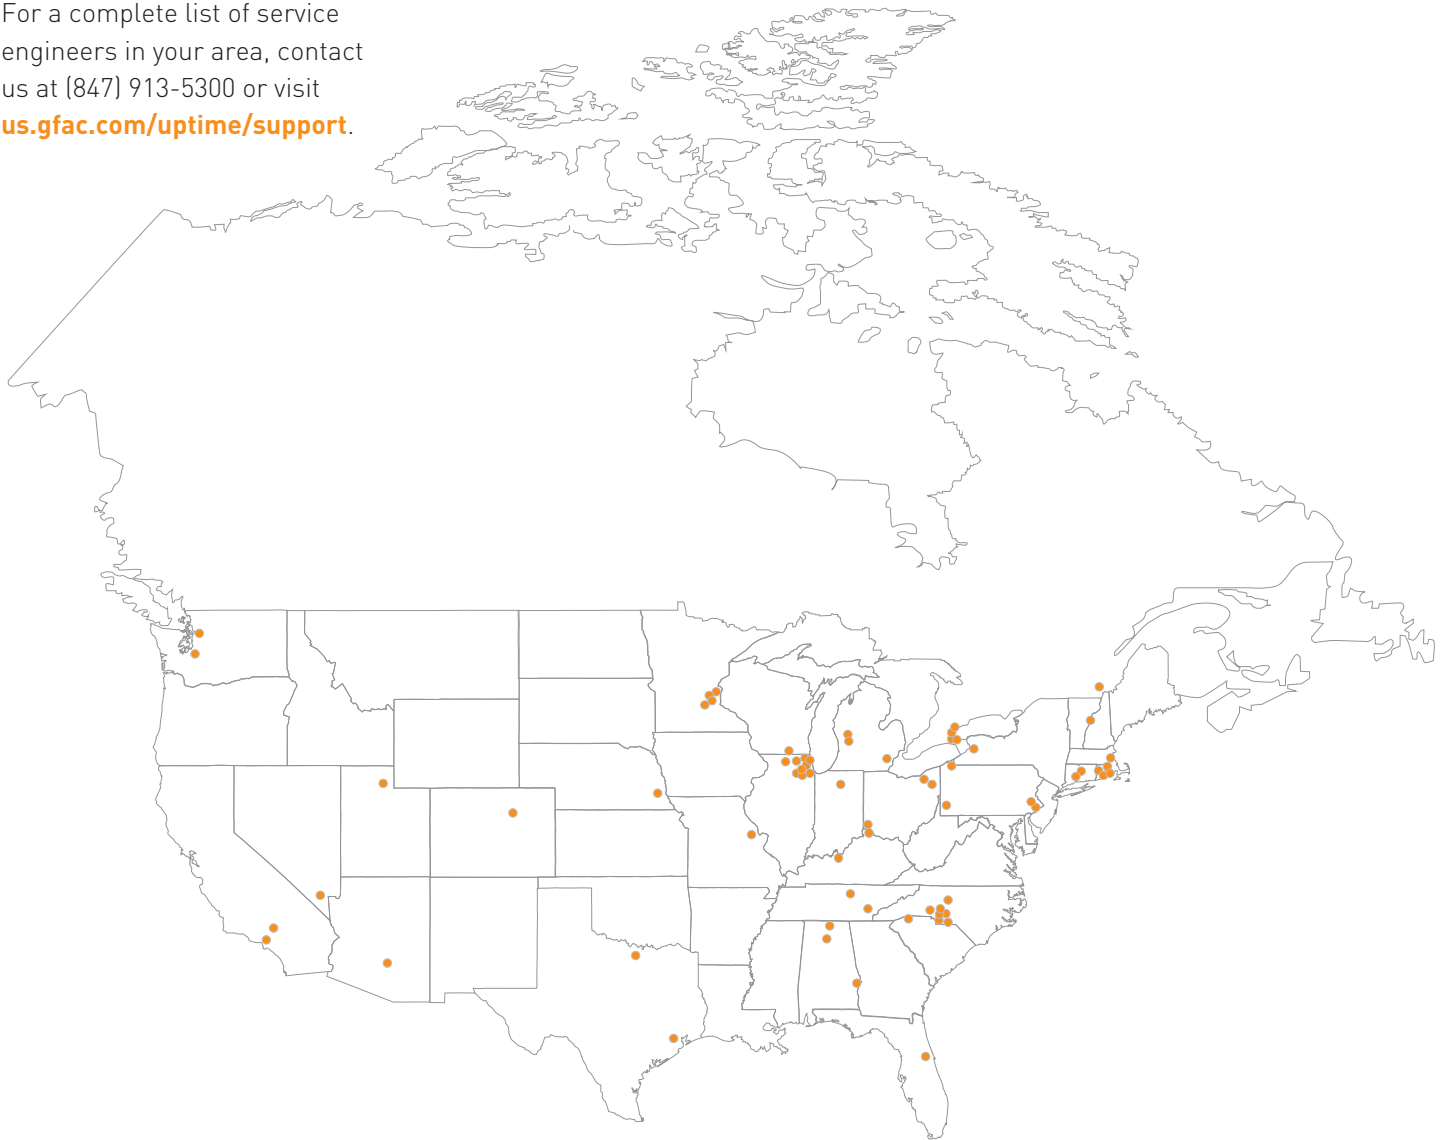

### We are at your service.

With over 100 highly trained service engineers in 27 states and Canada, you'll receive unmatched responsiveness, regardless of your location. Our Technical Support team provides:

# Uptime+ Service Map

For a complete list of service engineers in your area, contact us at (847) 913-5300 or visit [us.gfac.com/uptime/support](http://us.gfac.com/uptime/support).

West	Midwest	Central	Southeast	Northeast	Canada
<b>Arizona</b> Mesa	<b>Minnesota</b> Brooklyn Park / Chisago City / Princeton / Silver Lake	<b>Illionis</b> Davis Junction / Lake In The Hills / Lockport / Naperville / Vernon Hills / Riverside / Wauconda / Wilmette / Yorkville	<b>Alabama</b> Cullman / Harvest / Salem	<b>Connecticut</b> Seymour / Vernon	<b>Ontario</b> Burlington / Maple / Mississauga / Oakville
<b>California</b> Hesperia / Rancho Cucamonga	<b>Missouri</b> Troy	<b>Indiana</b> Warsaw	<b>Florida</b> Orlando	<b>New York</b> Cheektowaga	<b>Quebec</b> Sherbrooke
<b>Colorado</b> Denver	<b>Nebraska</b> Lincoln	<b>Kentucky</b> Hebron / Owensboro	<b>North Carolina</b> Charlotte / Clemmons / Concord / Huntersville / Mooresville / Lincolnton / Waxhaw	<b>Massachusetts</b> Bellingham / Milford / Westboro	
<b>Nevada</b> Las Vegas	<b>Wisconsin</b> Delavan	<b>Michigan</b> Dearborn Heights / Grand Rapids / Rockford	<b>South Carolina</b> Landrum	<b>Pennsylvania</b> Guys Mills / Warrington / White Oak / Southampton	
<b>Utah</b> Washington Terrace		<b>Ohio</b> Brunswick Hills / Fairfield / Massillon	<b>Tennessee</b> Cookeville / Englewood	<b>Rhode Island</b> Glendale / South Kingston	
<b>Washington</b> Graham / Marysville			<b>Texas</b> Conroe / Justin	<b>Vermont</b> West Hartford	